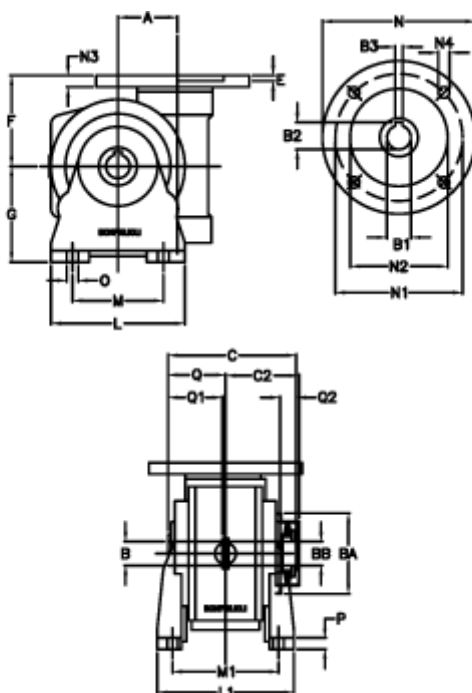

Article number: 390204403532836

Description: Worm Gear with Torque Limiter  
VF 44-L2-V-35-P71B14

## Measures

|       |         |             |                   |    |        |    |        |
|-------|---------|-------------|-------------------|----|--------|----|--------|
| a     | = 44.60 | C2          | = 48              | M1 | = 81.0 | Q  | = 32.0 |
| B     | = 18    | Description | = VF 44V-xx-71B14 | N  | = 105  | Q1 | = 32   |
| B1 E7 | = 14    | E           | = 2.0             | N1 | = 85   | Q2 | = 12   |
| B2    | = 16.3  | F           | = 65              | N2 | = 70   |    |        |
| B3 H9 | = 5     | g           | = 72              | N3 | = 10.0 |    |        |
| BA    | = 40    | L           | = 90              | N4 | = 7    |    |        |
| BB H7 | = 11    | L1          | = 98.0            | O  | = 8.5  |    |        |
| C     | = 79    | m           | = 52              | P  | = 10   |    |        |